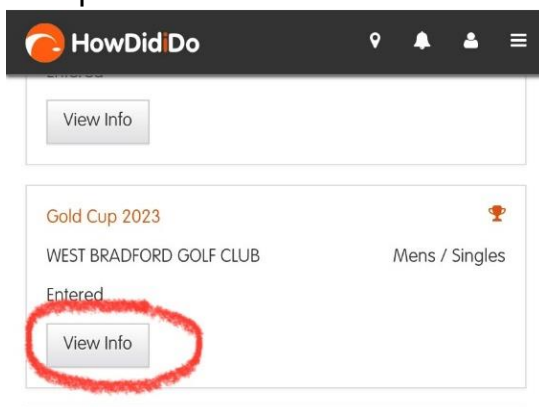

Members can access the draw sheets via the HowDidDo App. See instructions below.

1. From The HowDidDo Homepage

2. From The Drop Down List

3. From The List Of Knockout Competitions

4. To Access The Draw Sheet