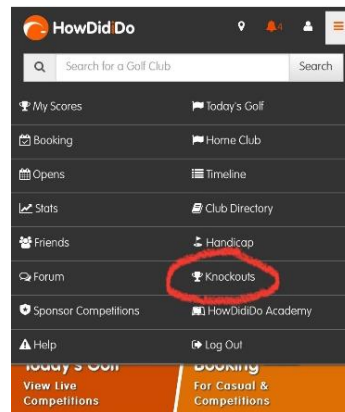

2. From The Drop Down List